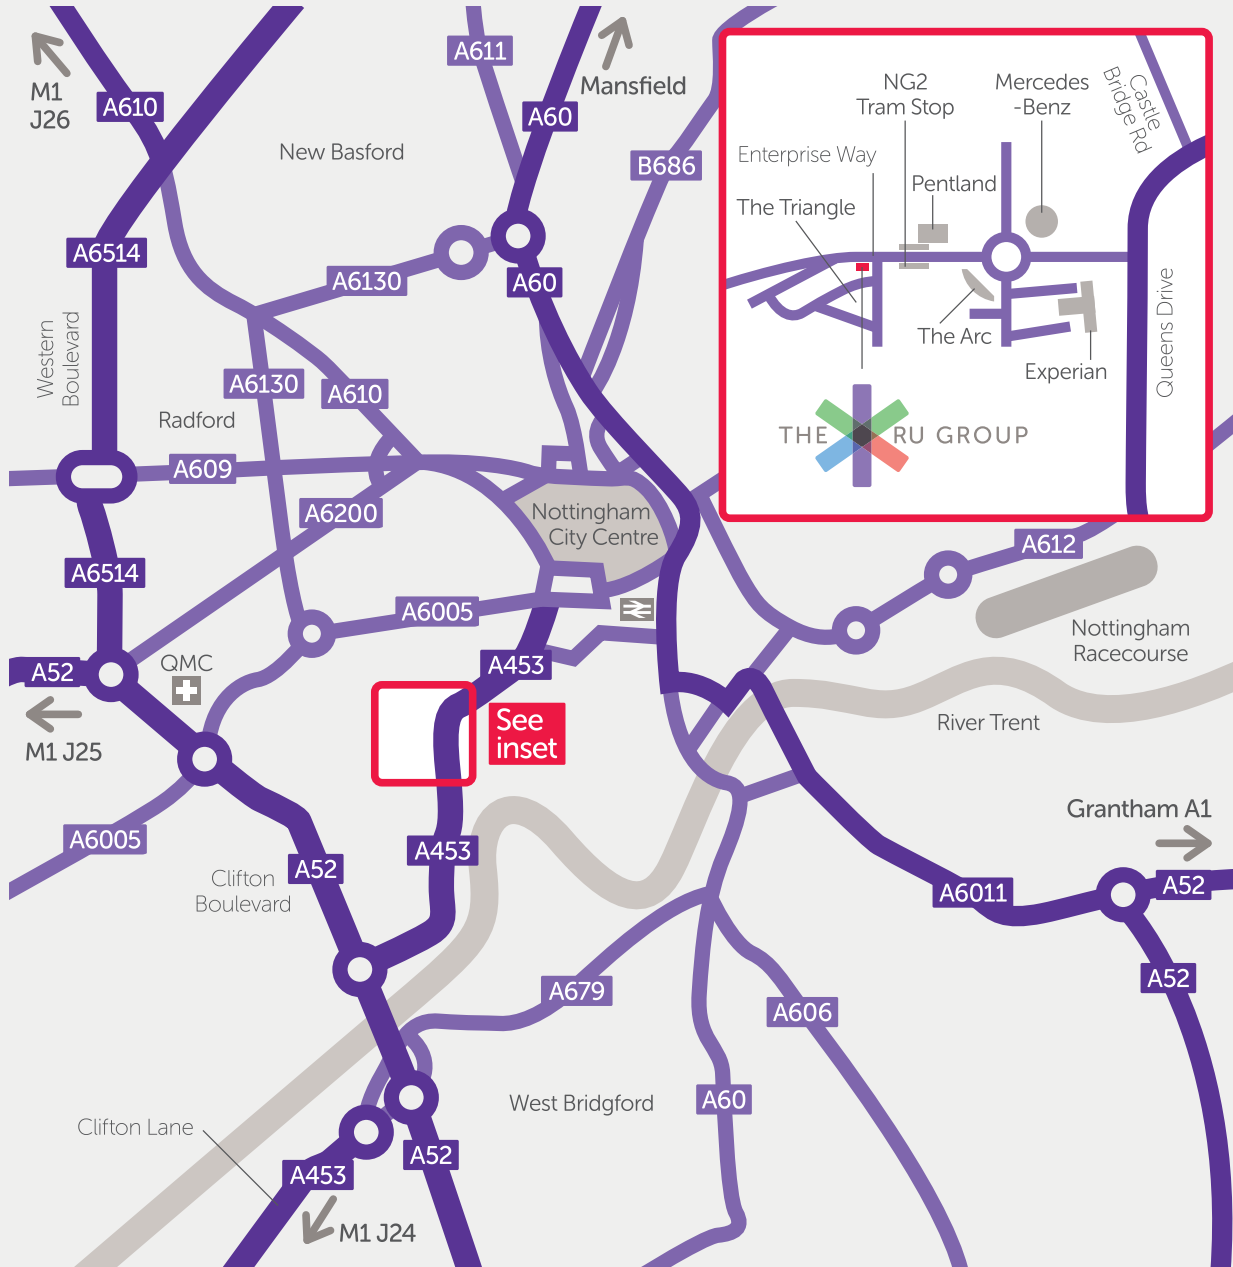

Our Nottingham office

1 The Triangle, ng² Business Park, Nottingham NG2 1AE
0115 907 5100 ■ info@therugroup.com ■ www.therugroup.com

The RU Group is made up of Russell Ulyatt Financial Services Ltd, Greenhalgh Financial Services, and Channack Ross.
At the heart of The RU Group is Russell Ulyatt Financial Services – proud to be a Chartered company.